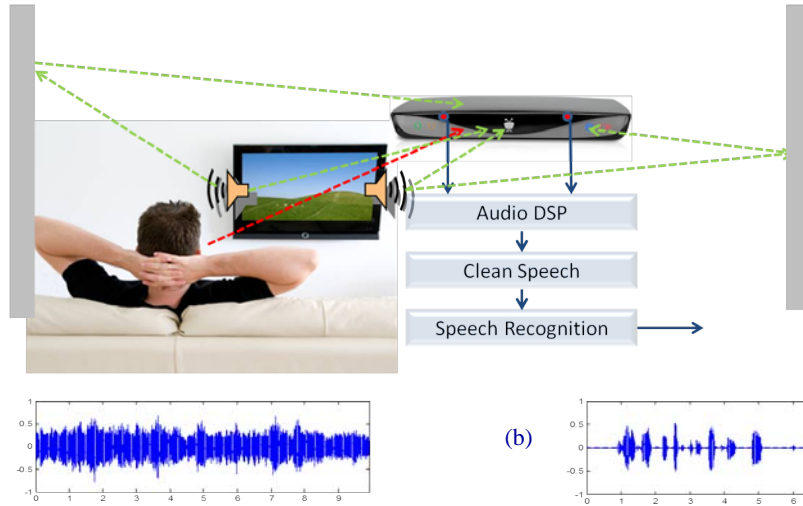

Hands-Free TV Voice Control with Dual Microphone Array

Headquarters

Li Creative Technologies, Inc.
23 Vreeland Road
Suite 115
Florham Park
NJ 07932
USA

Speech recorded in a typical home environment when TV sound is on with:
(a) single microphone and (b) LcT dual microphone array.

Features:

- Hands free
- Remote free
- No need to mute TV

Technologies:

- Dual microphone array
- Adaptive beam forming
- Adaptive TV sound cancellation
- Noise reduction

Product Demos

www.licreative.com/demos

Introduction

To support completely hands-free TV voice control and search, Li Creative Technologies (LcT) has developed a dual microphone array solution for robust voice capture. A user utters voice commands directly at the TV from a distance of 4 meters away, and our solution cancels TV sound and background noise and outputs clean speech for speech recognition. Consequently, a user does not need to mute the TV nor talk into a remote.

Technical Description

LcT's solution utilizes advanced audio signal processing, including adaptive beam forming, adaptive sound cancellation, and noise reduction. We integrate a two-sensor microphone array with our DSP algorithms. Our technology can improve speech recognition accuracy from 0% to over 90% when the TV sound on.